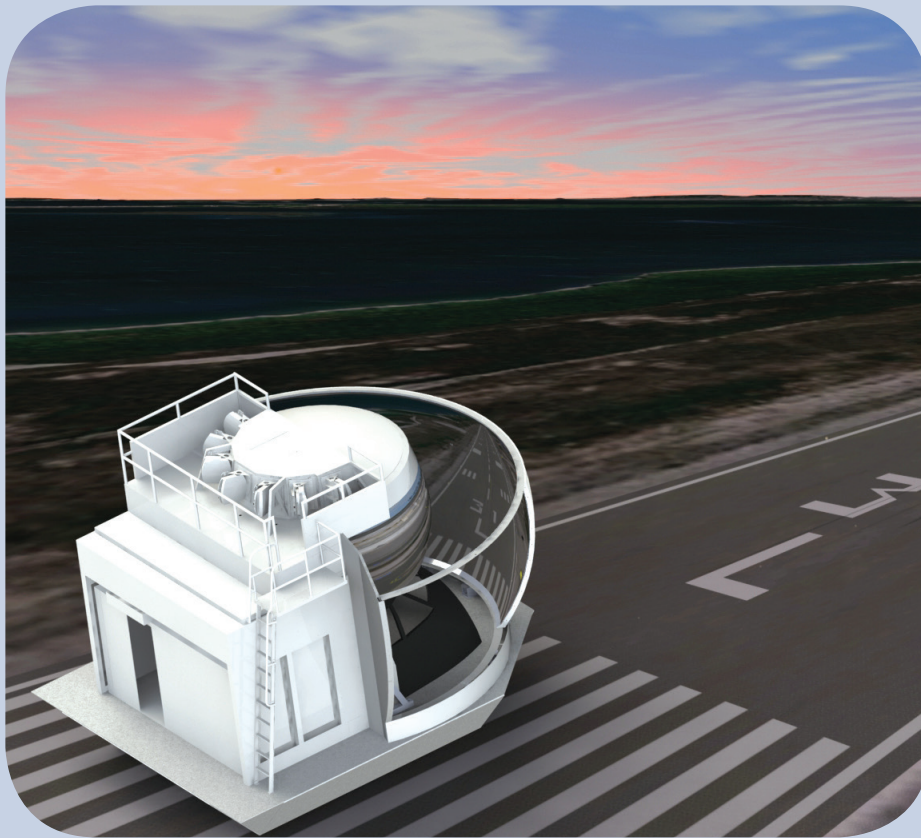

SupraVue® COLLIMATED DISPLAY

SupraVue® is Q4's world-leading collimated visual display system.

Designed specifically for the high performance flight simulation industry, the SupraVue® product range provides superior optical performance and short delivery lead-times at a cost-effective price.

SupraVue® visual displays offer the widest field-of-view available. Their unique design provides the customer with the flexibility to select the most appropriate and effective display solution, ensuring a premier quality training experience is achieved.

SupraVue® has successfully gained the highest level of regulatory accreditation, meeting – or exceeding – Level D certification criteria. With many successful JAA and FAA certifications achieved, including meeting the latest ICAO Edition III standard, SupraVue® is a proven world-class product.